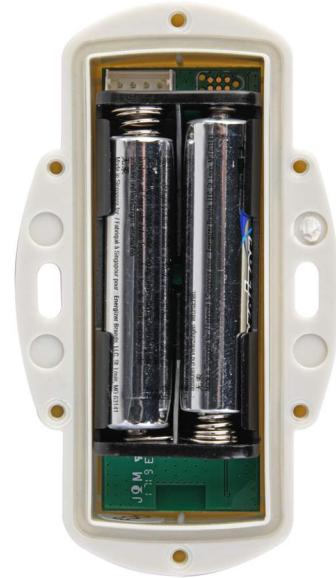

BATTERIES

USER-REPLACEABLE BATTERIES	2 x AAA
BATTERY LIFE	Up to 5 years of battery life.
SUPPORTED BATTERY TYPES	Alkaline Lithium (LiFeS2) - recommended

POWER

INPUT VOLTAGE	2-3.6V DC
SLEEP CURRENT	<30uA* *2-second beaconing at +8dBm

MECHANICS/DESIGN

DIMENSIONS	L 85 x W 48 x H 21 mm
WEIGHT	59g
HOUSING	ABS Polycarbonate Plastic
IP RATING	IP67 rated housing ensures device can withstand fine dust, high-pressure spray, submersion for 30 mins in 1m of water, and extreme temperatures.
INSTALLATION	Compact and concealable. Multiple installation options for covertly and easily securing the device to assets with screws, bolts, cable ties, rivets, and more.
OPERATING TEMPERATURE	-20°C to +60°C
DIAGNOSTIC LED	Diagnostic LED signifies operation status.

DEVICE MANAGEMENT

FLEXIBLE CONFIGURATION	Configure advertising period, power, and beacon format (broadcast as an iBeacon). Configuration is via freely available Android or iOS Bluetooth scanning apps.

INTEGRATION

THIRD-PARTY INTEGRATION	Tag data sent via gateway device. Tag format available so third-party gateways may also be used.

WARRANTY

MANUFACTURER'S WARRANTY	One year manufacturer's warranty.

CERTIFICATIONS

Please contact us for a full list of compliance specifications and documentation for your region.

Bluetooth® Certified

Guppy BLE

View more devices at www.digitalmatter.com

TECH SPECS