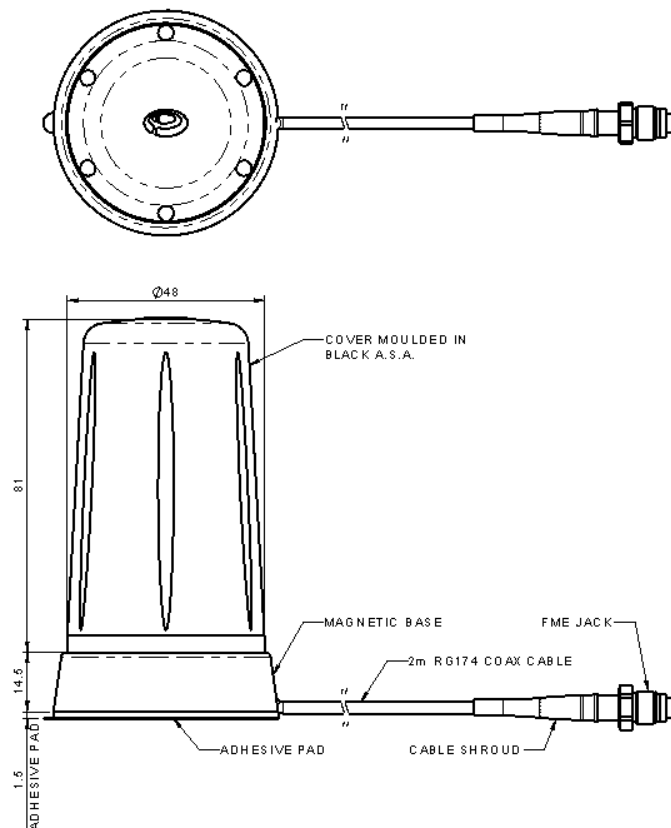

Low Profile Mag Mount Antenna

05/05/2016 v2

- Rugged low profile design
- Covers global cellular / LTE bands
- Removable magnetic mount

The Panorama LPBEM-7-27 is a range of low cost high performance magnetic mount antennas for temporary fit applications. At only 95mm (3.7") high and protected by a robust high impact radome the antenna is almost impervious to daily wear and tear.

Supplied with a convenient 2m (6') length of flexible RG174 cable the LPBEM is easy to install and compatible with a large range of modems.

Technical Drawing

LPBEM-7-27-2F shown

Typical VSWR*

*Red VSWR measured with no ground plane with with 2m (6'6") of RG174 cable.
 *Green VSWR measured on a 400x400mm (16x16") ground plane with with 2m (6'6") of RG174 cable.
 *Blue VSWR measured on SP5-0470 mounting bracket with with 2m (6'6") of RG174 cable.

Part No.		LPBEM-7-27-2SP	LPBEM-7-27-2F
Electrical Data			
Frequency Range (MHz)		698-960 / 1710-3800	
Operational Band		700/800/900/1800/1900/2100/ 2400/2600/3500	
Peak Gain (excluding cable loss)	698-960 MHz	3dBi	
	1710-2170 MHz	4dBi	
	2170-2700 MHz	5dBi	
	3400-3800MHz	2dBi	
Typical VSWR*		<2.5:1	
Polarisation		Vertical	
Pattern		Omni-directional	
Impedance		50Ω	
Max Input Power (W)		25	
Mechanical Data			
Dimensions (mm)	Height	95 (3.7")	
	Diameter	48 (1.89")	
Operating Temp (°C)		-40°/+80°C (-40°/176°F)	
Material		UV stable ASA & Aluminium	
Colour		Black	
Approx Weight (g)		150	
Ingress Protection		Equivalent to IPX6	
Mounting Data			
Fixing		Magnetic mount	
Max Speed (KM/h)		160 (100 Mph)	
Cable & Connector Data			
Cable Type		RG174	
Cable Diameter (mm)		2.8 (0.1")	
Cable Length (m)		2 (6.6')**	