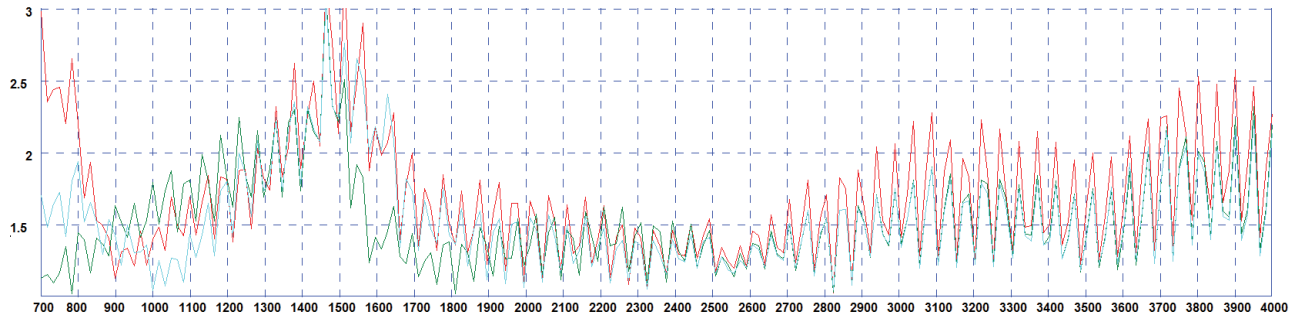

The LPBEM offers excellent performance across a wide bandwidth. The LPBEM-7-27 covers global cellular and LTE frequencies from 698-960 MHz and 1710-3800MHz making it an extremely versatile product. Although intended for magnetic mounting on a conductive ground plane the antenna can also be used for desk mounting applications with some impact on performance.

Supplied with a convenient 2m (6') length of flexible RG174 cable the LPBEM is easy to install and compatible with a large range of modems.

Technical Drawing

LPBEM-7-27-2F shown

Typical VSWR*

*Red VSWR measured with no ground plane with with 2m (6'6") of RG174 cable.
 *Green VSWR measured on a 400x400mm (16x16") ground plane with with 2m (6'6") of RG174 cable.
 *Blue VSWR measured on SP5-0470 mounting bracket with with 2m (6'6") of RG174 cable.

Part No.		LPBEM-7-27-2SP	LPBEM-7-27-2F
Electrical Data			
Frequency Range (MHz)		698-960 / 1710-3800	
Operational Band		700/800/900/1800/1900/2100/ 2400/2600/3500	
Peak Gain (excluding cable loss)	698-960 MHz	3dBi	
	1710-2170 MHz	4dBi	
	2170-2700 MHz	5dBi	
	3400-3800MHz	2dBi	
Typical VSWR*		<2.5:1	
Polarisation		Vertical	
Pattern		Omni-directional	
Impedance		50Ω	
Max Input Power (W)		25	
Mechanical Data			
Dimensions (mm)	Height	95 (3.7")	
	Diameter	48 (1.89")	
Operating Temp (°C)		-40°/+80°C (-40°/176°F)	
Material		UV stable ASA & Aluminium	
Colour		Black	
Approx Weight (g)		150	
Ingress Protection		Equivalent to IPX6	
Mounting Data			
Fixing		Magnetic mount	
Max Speed (KM/h)		160 (100 Mph)	
Cable & Connector Data			
Cable Type		RG174	
Cable Diameter (mm)		2.8 (0.1")	
Cable Length (m)		2 (6.6')**	