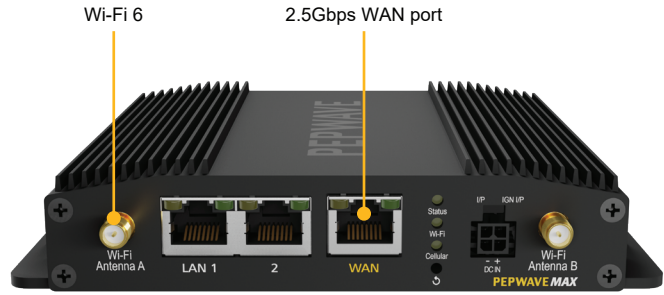

BR1 Pro 5G

Specifications

WAN Interface	1x 10/100/1000/2500M Ethernet¹ 1x 5G Modem with Redundant SIM Slot	5G Cellular Data Rate⁴ (Downlink/Uplink)	5G: 4 Gbps / 700 Mbps LTE CAT-20: 2 Gbps / 150 Mbps
LAN Interface	2x 10/100/1000M Ethernet	Recommended Users	150
Wi-Fi Interface	Simultaneous Dual-Band (2.4GHz / 5GHz) Wi-Fi 6, 2X2 MU-MIMO Wi-Fi WAN and/or AP	Antenna Connectors	4x SMA Cellular Antenna Connectors 2x RP-SMA Wi-Fi Antenna Connectors 1x SMA GPS Antenna Connector
Features	Drop-in Mode Load Balancing/Failover Ignition Sensing	Power Input	10 - 30V
Transmit Power (2.4GHz / 5GHz)	21 dBm / 22 dBm	Power Consumption	8 W (nominal), 19 W (max.)
Router Throughput	1 Gbps	Dimensions (L x W x H)	4.93 x 5.79 x 1.14 inches / 125 x 147 x 23 mm
PepVPN Throughput (No Encryption)	400 Mbps	Weight	1.28 pounds / 580 g
PepVPN Throughput (256-bit AES)	200 Mbps	Operating Temperature	-40° - 149° F / -40° - 65° C
SpeedFusion Features	Hot Failover, WAN Smoothing, Bandwidth Bonding²	Humidity	10% - 85% (non-condensing)
Number of PepVPN SpeedFusion Peers	2/5³	Certifications	FCC, CE
		Warranty	1-Year Limited Warranty
		Package Content	1x BR1 Pro 5G 1x 12V2A Power Supply (ACW-632) 4x LTE/5G Antennas (ACW-235) 2x Wi-Fi Dual Band Antenna (ACW-341) 1x GPS Antenna (ACW-232)
		US Carrier Certifications	Verizon⁵, AT&T, T-Mobile, US Cellular

¹ The WAN port can act as a LAN port if needed. ² Requires PrimeCare Subscription, complimentary for the first year

³ 2 PepVPN Peers are enabled by default. 5 PepVPN Peers are enabled with PrimeCare Subscription, complimentary for the first year ⁴Theoretical maximum data rates

⁵ Certification pending.

Ordering information

Product Code	Description	Embedded Modems	Carrier/ Categories	5G Bands	LTE Bands
MAX-BR1-PRO-5GH-T-PRM	BR1 Pro 5G	1	America/5G	5G (NSA) Sub 6Ghz: n1, n2, n3, n5, n28, n41, n66, n71, n77, n78, n79 5G (SA) Sub 6Ghz: n77, n78, n79	B1, B2, B3, B4, B5, B7, B8, B12, B13, B14, B17, B18, B19, B20, B25, B26, B28, B29, B30, B32, B34, B38, B39, B40, B41, B42, B46, B48, B66, B71
MAX-BR1-PRO-5GD-T-PRM	BR1 Pro 5G	1	Global/5G	5G (NSA) Sub 6Ghz: n1, n2, n3, n5, n7, n8, n12, n20, n28, n38, n41, n66, n71, n77, n78, n79	B1, B2, B3, B4, B5, B7, B8, B12, B13, B14, B17, B18, B19, B20, B25, B26, B28, B29, B30, B32, B34, B38, B39, B40, B41, B42, B46, B48, B66, B71

Feature Add-on

Product Code	Description
PRM-MAX-BR1-PRO-5G-1Y	1-Year PrimeCare for BR1 Pro 5G
PRM-MAX-BR1-PRO-5G-2Y	2-Year PrimeCare for BR1 Pro 5G
PRM-MAX-BR1-PRO-5G-4Y	4-Year PrimeCare for BR1 Pro 5G